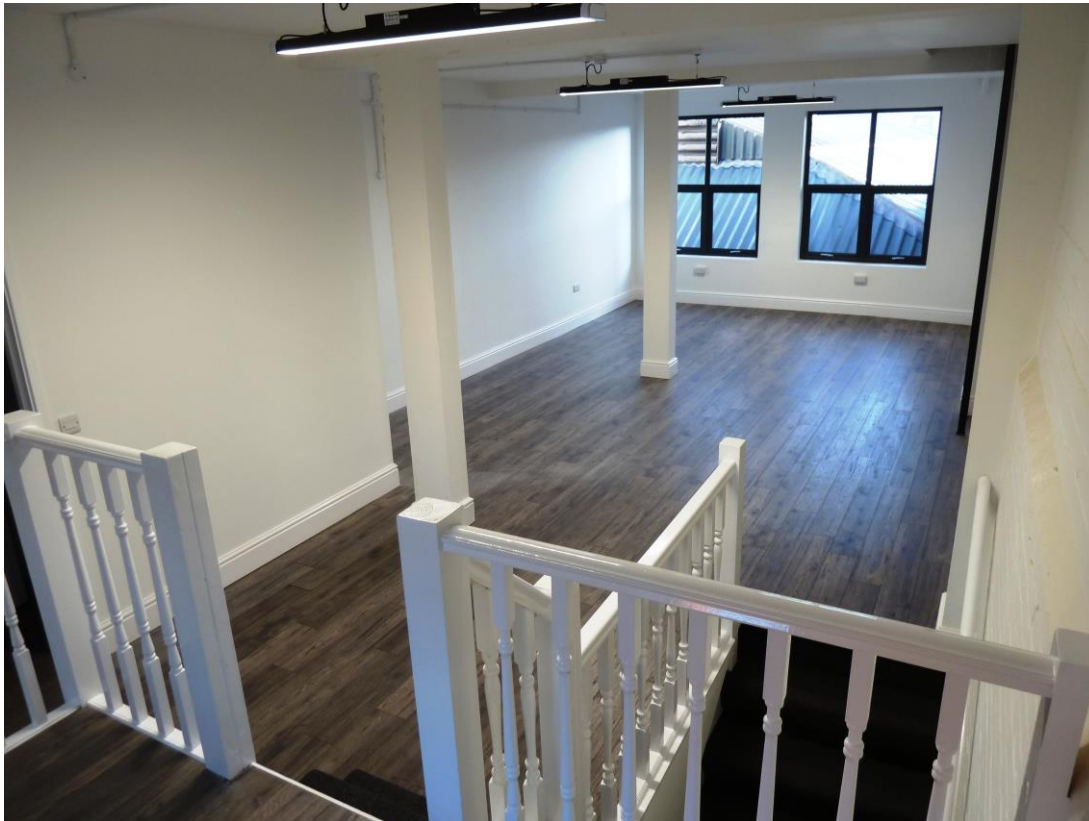

Studio B Bartholomew Studios Bartholomew Street West EX4 3AJ

**OFFICE STUDIO SPACE
APPROX 55 SQ M (591 SQ FT)
TO LET**