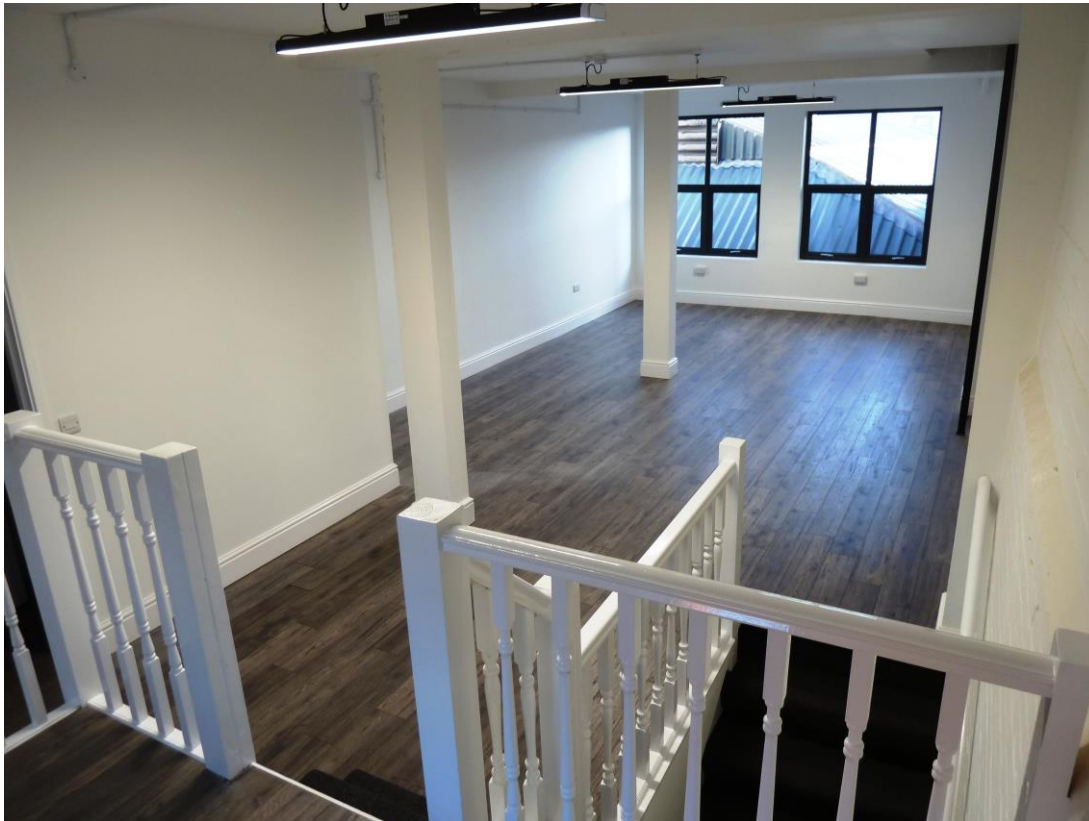

**EXETER
UNIT B
Bartholomew Studios
Bartholomew Street West
EX4 3AJ**

**OFFICE STUDIO SPACE
APPROX 55 SQ M (591 SQ FT)
TO LET**